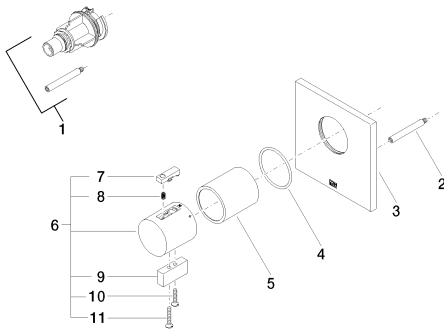

Required article

35 517 970-90 0010

xTOOL Concealed thermostat
rough -

Shower - CL.1

xTOOL Concealed thermostat without volume control - polished chrome

Article number: 36 416 985-00

Spare parts list

Number	Item Number	Designation	Number of units
--------	-------------	-------------	-----------------