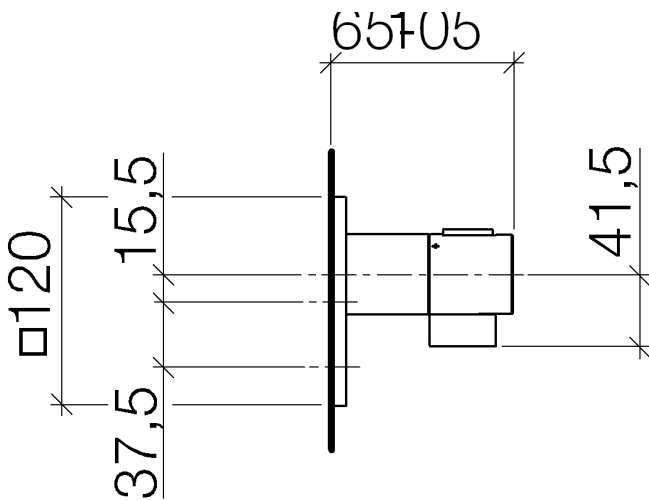

Shower - CL.1

xTOOL Concealed thermostat without volume control - polished chrome

Article number: 36 416 985-00

- Cover plate 4-3/4" x 4-3/4"
- Temperature control handle with safety lock at 100 °F/ 38°C
- (ADA)
- NOTE: Important! Due to minimum rough-in requirements, a framing of 2 x 6 studs may be needed.

polished chrome

Accessory is required for this item.

Discontinued items available to order until 30.06.2020

Dimensional drawing

All dimensions in mm / inch = mm x 0,0394

Shower - CL.1

xTOOL Concealed thermostat without volume control - polished chrome

Article number: 36 416 985-00

Shower - CL.1

xTOOL Concealed thermostat without volume control - polished chrome

Article number: 36 416 985-00

Other surface finishes

platinum matte
36 416 985-06

platinum
36 416 985-08

Required article

35 517 970-90 0010

xTOOL Concealed thermostat
rough -

Shower - CL.1

xTOOL Concealed thermostat without volume control - polished chrome

Article number: 36 416 985-00

Spare parts list

Number	Item Number	Designation	Number of units
--------	-------------	-------------	-----------------